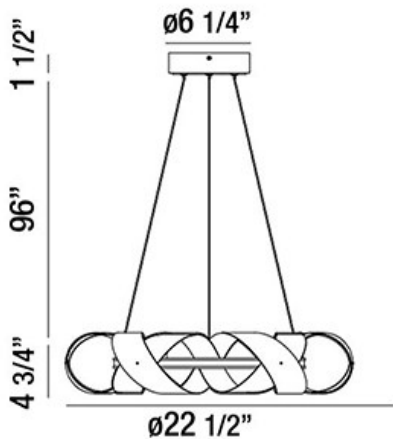

## BANDERIA, 23" ROUND CHANDELIER

### PRODUCT DETAILS

No.	:	30081-017
Product Color	:	BRONZE
Product Material	:	METAL
Shade / Accent Colour	:	BRONZE/GOLD
Shade / Accent Material	:	METAL RIBBONS
Diameter	:	22.5"
Height	:	4.75"
Overall Height	:	102.25"
Weight	:	7.4lbs

### LIGHT SOURCE DETAILS

Light Source Type	:	INTEGRATED LED
Input Voltage	:	120V
Bulb Voltage	:	120V
Socket Type	:	LED
Total Wattage	:	30W
Delivered Lumens	:	535lm
Kelvin	:	3000K
CRI	:	80+
Dimmable	:	Yes

### TECHNICAL DETAILS

Light Direction	:	Down
Hanging Support Type	:	AIRCRAFT CABLE
Hanging Support Length	:	96"
Canopy / Backplate Height	:	1.5"
Canopy / Backplate Dia.	:	6.25"
Adjustable Lamp Head	:	No
Location	:	DRY
Approval	:	