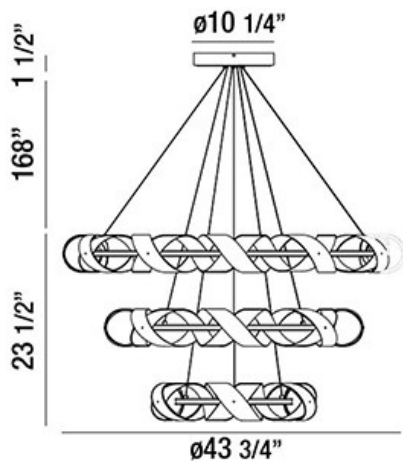

BANDERIA, 44" ROUND CHANDELIER

PRODUCT DETAILS

No.	:	30082-014
Product Color	:	BRONZE
Product Material	:	METAL
Shade / Accent Colour	:	BRONZE/GOLD
Shade / Accent Material	:	METAL RIBBONS
Diameter	:	43.75"
Height	:	23.5"
Overall Height	:	193"
Weight	:	27lbs

LIGHT SOURCE DETAILS

Light Source Type	:	INTEGRATED LED
Input Voltage	:	120V
Bulb Voltage	:	120V
Socket Type	:	LED
Total Wattage	:	120W
Total Lumen	:	11000lm
Kelvin	:	3000K
CRI	:	80+
Dimmable	:	Yes

OPTIONS AVAILABLE

ITEM NO.	FINISH	SHADE
30082-014	BRONZE	BRONZE/GOLD

TECHNICAL DETAILS

Light Direction	:	Down
Hanging Support Type	:	AIRCRAFT CABLE
Hanging Support Length	:	168"
Canopy / Backplate Height	:	1.5"
Canopy / Backplate Dia.	:	10.25"
Adjustable Lamp Head	:	No
Location	:	DRY
Approval	:	