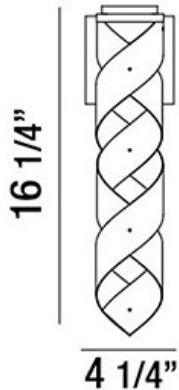

BANDERIA, WALL MOUNT

PRODUCT DETAILS

No.	:	30085-015
Product Color	:	BRONZE
Product Material	:	METAL
Shade / Accent Colour	:	BRONZE/GOLD
Shade / Accent Material	:	METAL RIBBONS
Width	:	4.25"
Height	:	16.25"
Ext	:	4.25"
Weight	:	2.4lbs

TECHNICAL DETAILS

Adjustable Lamp Head	:	No
Approval	:	

PROJECT INFORMATION

Job Name: Date: Category:

Comments: