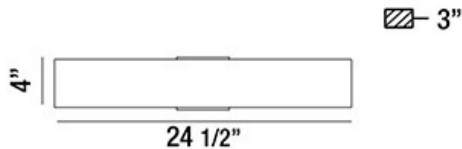

EXPO, WALL MOUNT

PRODUCT DETAILS

No.	:	30144-019
Product Color	:	ALUMINUM
Product Material	:	METAL
Width	:	24.5"
Height	:	4"
Ext	:	2.88"
Weight	:	4lbs

LIGHT SOURCE DETAILS

Light Source Type	:	INTEGRATED LED
Input Voltage	:	120V
Bulb Voltage	:	120V
Total Wattage	:	12W
Delivered Lumens	:	580lm
Kelvin	:	3000K
CRI	:	80+
Dimmable	:	Yes

OPTIONS AVAILABLE

ITEM NO.	FINISH	SHADE
30144-019	ALUMINUM	

TECHNICAL DETAILS

Light Direction	:	Up and Down
Canopy / Backplate Length	:	23.25"
Canopy / Backplate Height	:	2.75"
Canopy / Backplate Width	:	1.25"
Adjustable Lamp Head	:	No
Mounting	:	Up or Down
Location	:	DAMP
Approval	:	