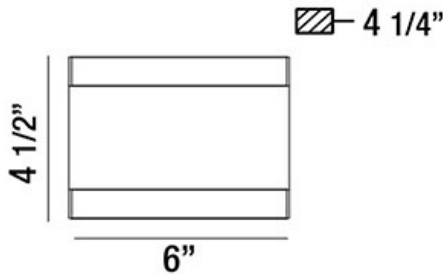

### PRODUCT DETAILS

No.	:	30147-010
Product Color	:	CHROME
Product Material	:	METAL
Shade / Accent Colour	:	WHITE
Shade / Accent Material	:	ACRYLIC
Width	:	6"
Height	:	4.5"
Ext	:	4"
Weight	:	2.4lbs

### TECHNICAL DETAILS

Canopy / Backplate Length	:	4.5"
Canopy / Backplate Height	:	0.25"
Canopy / Backplate Width	:	4.5"
Adjustable Lamp Head	:	No
Mounting	:	Up or Down
Location	:	DRY
Approval	:	