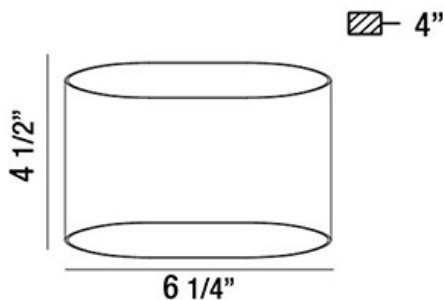

ARCH, WALL MOUNT

PRODUCT DETAILS

No.	:	30148-017
Product Color	:	CHROME
Product Material	:	METAL
Shade / Accent Colour	:	WHITE
Shade / Accent Material	:	ACRYLIC
Width	:	6.25"
Height	:	4.5"
Ext	:	4"
Weight	:	1.9lbs

LIGHT SOURCE DETAILS

Light Source Type	:	INTEGRATED LED
Input Voltage	:	120V
Bulb Voltage	:	120V
Total Wattage	:	9W
Delivered Lumens	:	345lm
Kelvin	:	3000K
CRI	:	90+
Dimmable	:	Yes

OPTIONS AVAILABLE

ITEM NO.	FINISH	SHADE
30148-017	CHROME	WHITE

TECHNICAL DETAILS

Canopy / Backplate Length	:	4.5"
Canopy / Backplate Height	:	0.25"
Canopy / Backplate Width	:	4.5"
Adjustable Lamp Head	:	No
Mounting	:	Up or Down
Location	:	DRY
Approval	:	

PROJECT INFORMATION