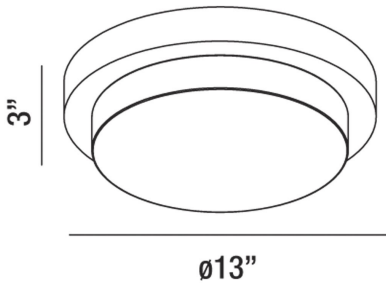

SALBA, 13" CEILING MOUNT

PRODUCT DETAILS

No.	:	30150-010
Product Color	:	CHROME
Shade / Accent Colour	:	OPAL WHITE GLASS
Diameter	:	13"
Height	:	3"
Weight	:	2.6lbs

LIGHT SOURCE DETAILS

Light Source Type	:	INTEGRATED LED
Input Voltage	:	120V
Bulb Voltage	:	120V
Total Wattage	:	28W
Total Lumen	:	2350lm
Kelvin	:	3000K
CRI	:	80
Dimmable	:	Yes

Options Available

ITEM NO.	FINISH	SHADE
30150-010	CHROME	OPAL WHITE GLASS

TECHNICAL DETAILS

Adjustable Lamp Head	:	No
Location	:	DRY
Approval	:	

PROJECT INFORMATION

Job Name: Date: Type:

Comments: