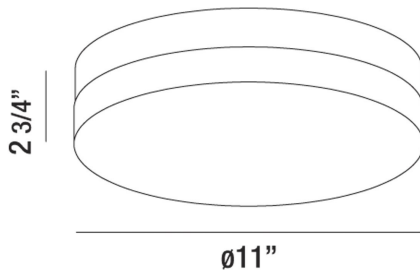

PROJECT INFORMATION

Job Name: Date: Category:

Comments: