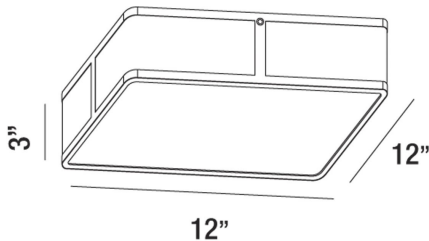

FLYNN, 12" CEILING MOUNT

PRODUCT DETAILS

No.	:	30157-019
Product Color	:	CHROME
Shade / Accent Colour	:	WHITE ACRYLIC
Length	:	12"
Width	:	12"
Height	:	3"
Weight	:	3.7lbs

LIGHT SOURCE DETAILS

Light Source Type	:	INTEGRATED LED
Input Voltage	:	120V
Bulb Voltage	:	120V
Total Wattage	:	20W
Total Lumen	:	1330lm
Kelvin	:	3000K
CRI	:	80
Dimmable	:	Yes

Options Available

ITEM NO.	FINISH	SHADE
30157-019	CHROME	WHITE ACRYLIC

TECHNICAL DETAILS

Adjustable Lamp Head	:	No
Location	:	DRY
Approval	:	

PROJECT INFORMATION

Job Name: Date: Type:

Comments: