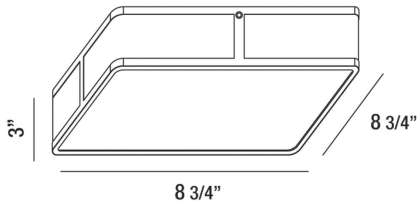

FLYNN, 9" CEILING MOUNT

PRODUCT DETAILS

No.	:	30158-016
Product Color	:	CHROME
Shade / Accent Colour	:	WHITE ACRYLIC
Length	:	8.75"
Width	:	8.75"
Height	:	3"
Weight	:	2.1lbs

LIGHT SOURCE DETAILS

Light Source Type	:	INTEGRATED LED
Input Voltage	:	120V
Bulb Voltage	:	120V
Total Wattage	:	14W
Total Lumen	:	1170lm
Kelvin	:	3000K
CRI	:	80
Dimmable	:	Yes

OPTIONS AVAILABLE

ITEM NO.	FINISH	SHADE
30158-016	CHROME	WHITE ACRYLIC

TECHNICAL DETAILS

Adjustable Lamp Head	:	No
Location	:	DRY
Approval	:	

PROJECT INFORMATION

 Job Name: Date: Category:

 Comments: