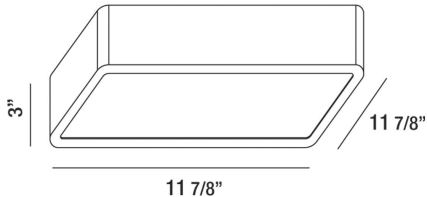

BAYS, 12" CEILING MOUNT

PRODUCT DETAILS

No.	:	30162-013
Product Color	:	CHROME
Shade / Accent Colour	:	WHITE ACRYLIC
Length	:	11.875"
Width	:	11.875"
Height	:	3"
Weight	:	4.5lbs

LIGHT SOURCE DETAILS

Light Source Type	:	INTEGRATED LED
Input Voltage	:	120V
Bulb Voltage	:	120V
Total Wattage	:	20W
Initial Lumens	:	1820lm
Kelvin	:	3000K
CRI	:	80
Dimmable	:	Yes

OPTIONS AVAILABLE

ITEM NO.	FINISH	SHADE
30162-013	CHROME	WHITE ACRYLIC

TECHNICAL DETAILS

Adjustable Lamp Head	:	No
Location	:	DRY
Approval	:	

PROJECT INFORMATION

 Job Name: Date: Category:

 Comments: