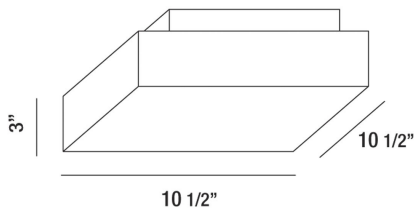

MONTI, 11" CEILING MOUNT

PRODUCT DETAILS

No.	:	30169-012
Product Color	:	SATIN NICKEL
Shade / Accent Colour	:	OPAL WHITE GLASS
Length	:	10.5"
Width	:	10.5"
Height	:	3"
Weight	:	5lbs

LIGHT SOURCE DETAILS

Light Source Type	:	INTEGRATED LED
Input Voltage	:	120V
Bulb Voltage	:	120V
Total Wattage	:	18W
Total Lumen	:	1580lm
Kelvin	:	3000K
CRI	:	80
Dimmable	:	Yes

Options Available

ITEM NO.	FINISH	SHADE
30169-012	SATIN NICKEL	OPAL WHITE GLASS

TECHNICAL DETAILS

Adjustable Lamp Head	:	No
Location	:	DRY
Approval	:	

PROJECT INFORMATION

 Job Name: Date: Type:

 Comments: