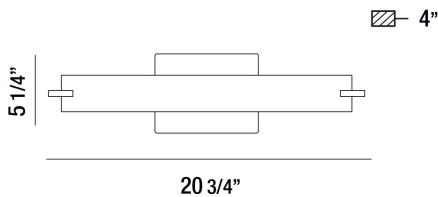

ZUMA, WALL MOUNT

PRODUCT DETAILS

No.	:	30179-011
Product Color	:	CHROME
Product Material	:	METAL
Shade / Accent Colour	:	FROSTED
Shade / Accent Material	:	GLASS
Width	:	20.75"
Height	:	5.25"
Ext	:	4"
Weight	:	2.9lbs

LIGHT SOURCE DETAILS

Light Source Type	:	INTEGRATED LED
Input Voltage	:	120V
Bulb Voltage	:	120V
Total Wattage	:	15W
Delivered Lumens	:	1350lm
Kelvin	:	3200K
CRI	:	80+
Dimmable	:	Yes

OPTIONS AVAILABLE

ITEM NO.	FINISH	SHADE
30179-011	CHROME	FROSTED
30179-028	SATIN NICKEL	FROSTED

TECHNICAL DETAILS

Light Direction	:	Up and Down
Canopy / Backplate Length	:	4.34"
Canopy / Backplate Height	:	1.375"
Canopy / Backplate Width	:	4.34"
Adjustable Lamp Head	:	No
Mounting	:	Up or Down
Location	:	DRY
Approval	:	