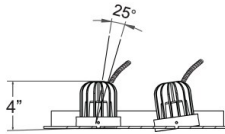

### PRODUCT DETAILS

No.	:	30237-02
Product Color	:	WHITE
Length	:	12"
Width	:	12"
Height	:	4"

### TECHNICAL DETAILS

Light Direction	:	Down
Adjustable Lamp Head	:	Yes
Location	:	DRY
Title 24	:	Yes
Beam Angle	:	40
Cut Hole Length	:	9.5"
Cut Hole Width	:	9.5"