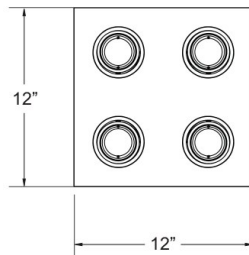

### PRODUCT DETAILS

No.	:	30237-02
Product Color	:	WHITE
Length	:	12"
Width	:	12"
Height	:	4"

### TECHNICAL DETAILS

Light Direction	:	Down
Adjustable Lamp Head	:	Yes
Location	:	DRY
Title 24	:	Yes
Beam Angle	:	40
Cut Hole Length	:	9.5"
Cut Hole Width	:	9.5"