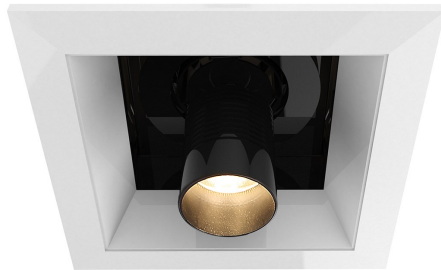

## 30297, 1-LIGHT 6.3W LED PULLDOWN RECESS

### PRODUCT DETAILS

No.	:	30297-02
Product Color	:	WHITE/BLACK
Shade / Accent Colour	:	WHITE/BLACK
Length	:	6.125"
Width	:	6.125"
Height	:	5.375"
Weight	:	2lbs

### LIGHT SOURCE DETAILS

Light Source Type	:	INTEGRATED LED
Input Voltage	:	120V
Bulb Voltage	:	120V
Socket Type	:	LED
Total Wattage	:	6.3W
Initial Lumens	:	480lm
Kelvin	:	3000K
CRI	:	80
Dimmable	:	Yes

### TECHNICAL DETAILS

Light Direction	:	Down
Driver	:	ES 700MA 9V
Adjustable Lamp Head	:	Yes
Location	:	DRY
Approval	:	
Title 24	:	Yes
Beam Angle	:	20
Cut Hole Length	:	5.125"
Cut Hole Width	:	5.125"