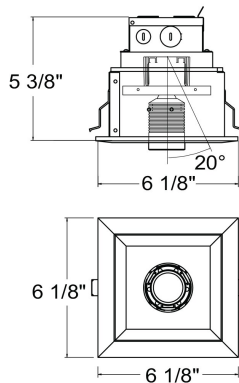

### PRODUCT DETAILS

No.	:	30297-02
Product Color	:	WHITE/BLACK
Shade / Accent Colour	:	WHITE/BLACK
Length	:	6.125"
Width	:	6.125"
Height	:	5.375"
Weight	:	2lbs

### TECHNICAL DETAILS

Light Direction	:	Down
Driver	:	ES 700MA 9V
Adjustable Lamp Head	:	Yes
Location	:	DRY
Approval	:	
Title 24	:	Yes
Beam Angle	:	20
Cut Hole Length	:	5.125"
Cut Hole Width	:	5.125"