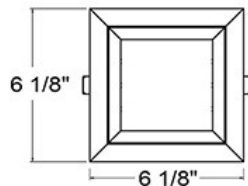

30303, 1-LIGHT 14.4W LED LENS MULTIPLE

PRODUCT DETAILS

No.	:	30303-01
Product Color	:	BLACK
Shade / Accent Colour	:	BLACK
Length	:	6.125"
Width	:	6.125"
Height	:	6.5"
Weight	:	2.2lbs

LIGHT SOURCE DETAILS

TECHNICAL DETAILS

Light Direction	:	Down
Adjustable Lamp Head	:	No
Location	:	DAMP
Approval	:	
Title 24	:	Yes
Beam Angle	:	120
Cut Hole Length	:	5.125"
Cut Hole Width	:	5.125"

PROJECT INFORMATION

 Job Name: Date: Category: