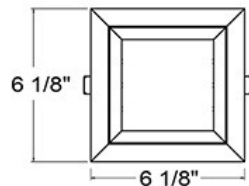

30303, 1-LIGHT 14.4W LED LENS MULTIPLE

PRODUCT DETAILS

No.	:	30303-02
Product Color	:	WHITE
Shade / Accent Colour	:	WHITE
Length	:	6.125"
Width	:	6.125"
Height	:	6.5"
Weight	:	2.2lbs

LIGHT SOURCE DETAILS

TECHNICAL DETAILS

Light Direction	:	Down
Adjustable Lamp Head	:	No
Location	:	DAMP
Approval	:	
Title 24	:	Yes
Beam Angle	:	120
Cut Hole Length	:	5.125"
Cut Hole Width	:	5.125"

PROJECT INFORMATION

 Job Name: Date: Category: