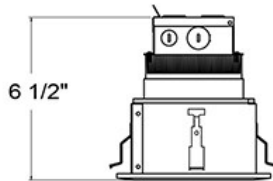

30303, 1-LIGHT 14.4W LED LENS MULTIPLE

PRODUCT DETAILS

No.	:	30303-02
Product Color	:	WHITE
Shade / Accent Colour	:	WHITE
Length	:	6.125"
Width	:	6.125"
Height	:	6.5"
Weight	:	2.2lbs

LIGHT SOURCE DETAILS

Light Source Type	:	INTEGRATED LED
Input Voltage	:	120V
Bulb Voltage	:	120V
Socket Type	:	LED
Total Wattage	:	14.4W
Initial Lumens	:	1180lm
Kelvin	:	3000K
CRI	:	80
Dimmable	:	Yes

OPTIONS AVAILABLE

ITEM NO.	FINISH	SHADE
30303-01	BLACK	BLACK
30303-02	WHITE	WHITE
30303-0N	PLATINUM	PLATINUM

TECHNICAL DETAILS

Light Direction	:	Down
Adjustable Lamp Head	:	No
Location	:	DAMP
Approval	:	
Title 24	:	Yes
Beam Angle	:	120
Cut Hole Length	:	5.125"
Cut Hole Width	:	5.125"

PROJECT INFORMATION

 Job Name: Date: Category: