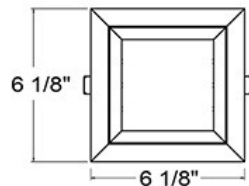

30303, 1-LIGHT 14.4W LED LENS MULTIPLE

PRODUCT DETAILS

No.	:	30303-0N
Product Color	:	PLATINUM
Shade / Accent Colour	:	PLATINUM
Length	:	6.125"
Width	:	6.125"
Height	:	6.5"
Weight	:	2.2lbs

LIGHT SOURCE DETAILS

TECHNICAL DETAILS

Light Direction	:	Down
Adjustable Lamp Head	:	No
Location	:	DAMP
Approval	:	
Title 24	:	Yes
Beam Angle	:	120
Cut Hole Length	:	5.125"
Cut Hole Width	:	5.125"

PROJECT INFORMATION

 Job Name: Date: Type: