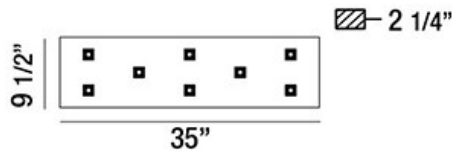

TECHNICAL DETAILS

Adjustable Lamp Head	:	No
Location	:	DRY
Approval	:	

PROJECT INFORMATION

Job Name: Date: Category:

Comments: