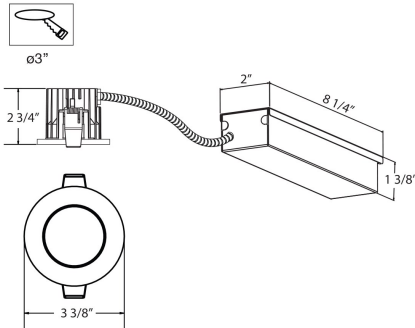

30351, 15W LED RECESS LIGHT

PRODUCT DETAILS

No.	:	30351-011
Product Color	:	FROST
Shade / Accent Colour	:	WHITE
Diameter	:	3.375"
Height	:	2.75"
Weight	:	1lbs

LIGHT SOURCE DETAILS

Light Source Type	:	INTEGRATED LED
Input Voltage	:	120V
Bulb Voltage	:	120V
Socket Type	:	LED
Total Wattage	:	15W
Initial Lumens	:	1290lm
Kelvin	:	3000K
CRI	:	80
Dimmable	:	Yes

OPTIONS AVAILABLE

ITEM NO.	FINISH	SHADE
30351-011	FROST	WHITE

TECHNICAL DETAILS

Light Direction	:	Down
Driver	:	ES 350MA 36V DRIVER
Adjustable Lamp Head	:	No
IP Rating	:	44
Location	:	WET
Approval	:	
Title 24	:	Yes
Beam Angle	:	70
Cut Hole Diameter	:	3"