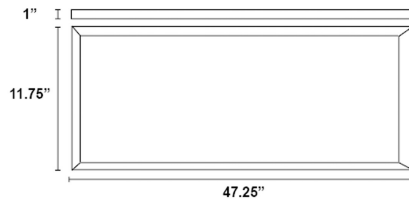

PROJECT INFORMATION

Job Name: Date: Type:

Comments: