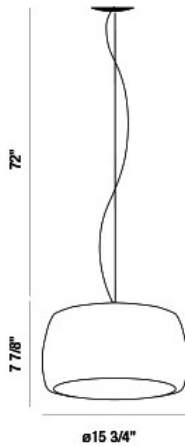

## ZANI, 16" ROUND PENDANT

### PRODUCT DETAILS

No.	:	30454-026
Product Color	:	CHROME
Product Material	:	METAL
Shade / Accent Colour	:	SILVER/CLEAR
Shade / Accent Material	:	GLASS
Diameter	:	15.75"
Height	:	7.88"
Overall Height	:	80"
Weight	:	11.3lbs

### TECHNICAL DETAILS

Light Direction	:	Down
Hanging Support Type	:	AIRCRAFT CABLE
Hanging Support Length	:	72"
Adjustable Lamp Head	:	No
Location	:	DRY
Approval	:	