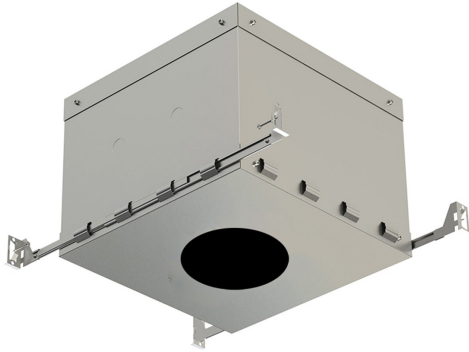

30533, IC BOX FOR 28715/28716

PRODUCT DETAILS

No.	:	30533-011
Length	:	11"
Width	:	8.875"
Height	:	9.5"
Weight	:	5lbs

TECHNICAL DETAILS

Location	:	DRY
Approval	:	
Cut Hole Diameter	:	3"
Cut Hole Width	:	9.5"

OPTIONS AVAILABLE

ITEM NO.	FINISH	SHADE
30533-011		

PROJECT INFORMATION

Job Name: Date: Category:

Comments: