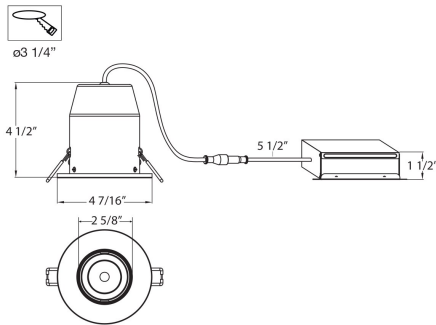

## 31216, 3.5-INCH 10W LED

### PRODUCT DETAILS

No.	:	31216-35-02
Product Color	:	WHITE
Diameter	:	4.4375"
Height	:	4.5"
Weight	:	0.3lbs

### TECHNICAL DETAILS

Light Direction	:	Down
Adjustable Lamp Head	:	No
Location	:	DAMP
Approval	:	
Title 24	:	Yes
Beam Angle	:	40
Cut Hole Diameter	:	3.25"