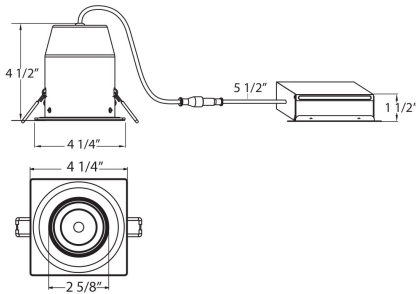

31218, 3.5-INCH LED SQUARE BAFFLE TRIM,10W

PRODUCT DETAILS

No.	:	31218-02
Product Color	:	WHITE
Diameter	:	4.25"
Height	:	4.5"
Weight	:	0.4lbs

LIGHT SOURCE DETAILS

Light Source Type	:	INTEGRATED LED
Input Voltage	:	120V
Bulb Voltage	:	120V
Socket Type	:	LED
Total Wattage	:	10W
Initial Lumens	:	950lm
Kelvin	:	3000K
CRI	:	80
Dimmable	:	Yes

OPTIONS AVAILABLE

ITEM NO.	FINISH	SHADE
31218-02	WHITE	

ø3 1/4"

TECHNICAL DETAILS

Light Direction	:	Down
Adjustable Lamp Head	:	No
Location	:	DAMP
Approval	:	
Title 24	:	Yes
Beam Angle	:	40
Cut Hole Diameter	:	3.25"