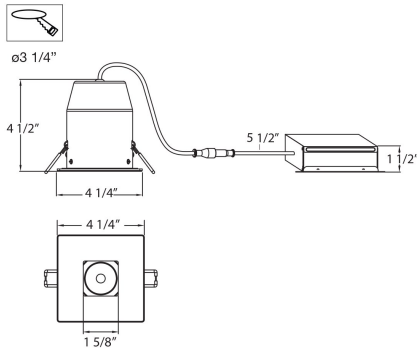

31222, 3.5-INCH LED SQUARE BAFFLE TRIM

PRODUCT DETAILS

No.	:	31222-02
Product Color	:	WHITE
Diameter	:	4.25"
Height	:	4.5"

LIGHT SOURCE DETAILS

Light Source Type	:	INTEGRATED LED
Input Voltage	:	120V
Bulb Voltage	:	120V
Socket Type	:	LED
Total Wattage	:	10W
Initial Lumens	:	950lm
Kelvin	:	3000K
CRI	:	80
Dimmable	:	Yes

TECHNICAL DETAILS

Light Direction	:	Down
Adjustable Lamp Head	:	No
Location	:	DAMP
Approval	:	
Title 24	:	Yes
Beam Angle	:	30
Cut Hole Diameter	:	3.25"

OPTIONS AVAILABLE

ITEM NO.	FINISH	SHADE
31222-02	WHITE	