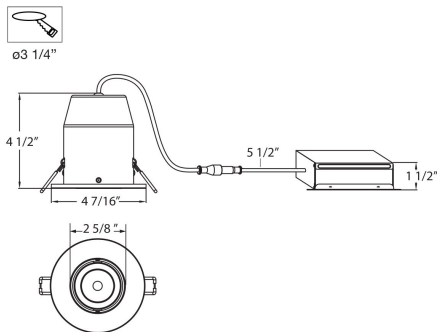

31224, 3.5-INCH GIMBAL LED TRIM, 10W

PRODUCT DETAILS

No.	:	31224-02
Product Color	:	WHITE
Diameter	:	4.4375"
Height	:	4.5"

LIGHT SOURCE DETAILS

Light Source Type	:	INTEGRATED LED
Input Voltage	:	120V
Bulb Voltage	:	120V
Socket Type	:	LED
Total Wattage	:	10W
Initial Lumens	:	950lm
Kelvin	:	3000K
CRI	:	80
Dimmable	:	Yes

OPTIONS AVAILABLE

ITEM NO.	FINISH	SHADE
31224-02	WHITE	
31224-04	BRUSHED NICKEL	

TECHNICAL DETAILS

Light Direction	:	Down
Adjustable Lamp Head	:	Yes
Location	:	DAMP
Approval	:	
Title 24	:	Yes
Beam Angle	:	40
Cut Hole Diameter	:	3.25"