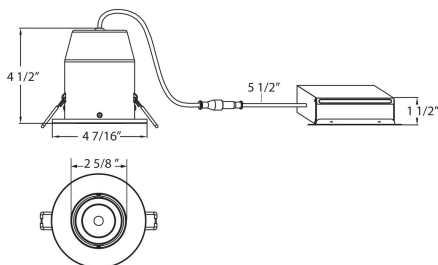

PROJECT INFORMATION

Job Name: Date: Type:

Comments: