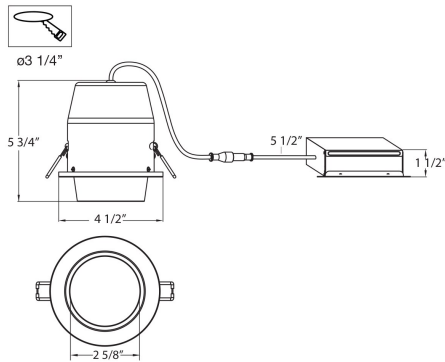

31228, 3.5-INCH LED SHOWER TRIM,10W

PRODUCT DETAILS

No.	:	31228-57
Product Color	:	WHITE
Shade / Accent Colour	:	FROST
Diameter	:	4.5"
Height	:	5.75"

LIGHT SOURCE DETAILS

Light Source Type	:	INTEGRATED LED
Input Voltage	:	120V
Bulb Voltage	:	120V
Socket Type	:	LED
Total Wattage	:	10W
Initial Lumens	:	950lm
Kelvin	:	3000K
CRI	:	80
Dimmable	:	Yes

OPTIONS AVAILABLE

ITEM NO.	FINISH	SHADE
31228-57	WHITE	FROST

TECHNICAL DETAILS

Light Direction	:	Down
Adjustable Lamp Head	:	No
Location	:	DAMP
Approval	:	
Title 24	:	Yes
Beam Angle	:	180
Cut Hole Diameter	:	3.25"