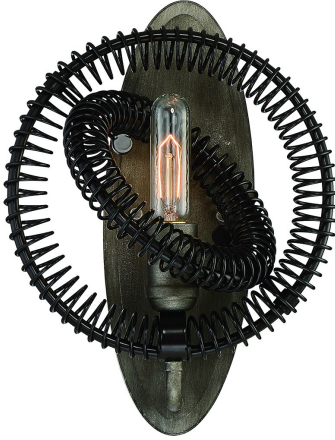

ORBITA, WALL MOUNT

PRODUCT DETAILS

No.	:	31385-015
Product Color	:	VINTAGE BRONZE
Product Material	:	METAL
Width	:	10.75"
Height	:	13.75"
Ext	:	7.5"
Weight	:	5lbs

LIGHT SOURCE DETAILS

Number of Bulbs	:	1
Light Source	:	Incandescent
Light Source Type	:	EDISON
Input Voltage	:	120V
Bulb Voltage	:	120V
Socket Type	:	E26
Wattage	:	60W
Total Wattage	:	60W
Bulb Included	:	Yes
Dimmable	:	Yes

OPTIONS AVAILABLE

ITEM NO.	FINISH	SHADE
31385-015	VINTAGE BRONZE	

TECHNICAL DETAILS

Canopy / Backplate Length	:	13.75"
Canopy / Backplate Height	:	0.875"
Canopy / Backplate Width	:	4.75"
Adjustable Lamp Head	:	No
Mounting	:	Up
Location	:	DRY
Approval	:	