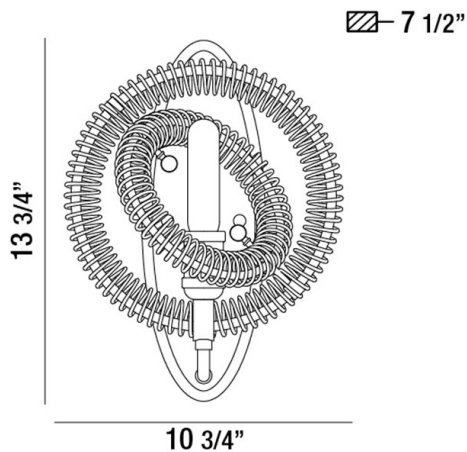

ORBITA, WALL MOUNT

PRODUCT DETAILS

No.	:	31385-015
Product Color	:	VINTAGE BRONZE
Product Material	:	METAL
Width	:	10.75"
Height	:	13.75"
Ext	:	7.5"
Weight	:	5lbs

LIGHT SOURCE DETAILS

Number of Bulbs	:	1
Light Source	:	Incandescent
Light Source Type	:	EDISON
Input Voltage	:	120V
Bulb Voltage	:	120V
Socket Type	:	E26
Wattage	:	60W
Total Wattage	:	60W
Bulb Included	:	Yes
Dimmable	:	Yes

OPTIONS AVAILABLE

ITEM NO.	FINISH	SHADE
31385-015	VINTAGE BRONZE	

TECHNICAL DETAILS

Canopy / Backplate Length	:	13.75"
Canopy / Backplate Height	:	0.875"
Canopy / Backplate Width	:	4.75"
Adjustable Lamp Head	:	No
Mounting	:	Up
Location	:	DRY
Approval	:	