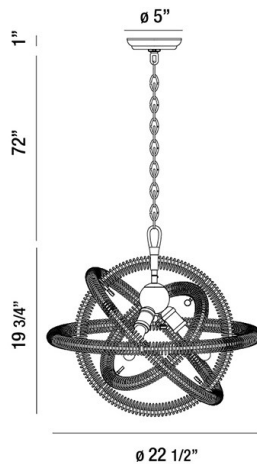

ORBITA, 23" ROUND CHANDELIER

PRODUCT DETAILS

No.	:	31387-019
Product Color	:	VINTAGE BRONZE
Product Material	:	METAL
Diameter	:	22.5"
Height	:	19.75"
Overall Height	:	92.75"
Weight	:	13.5lbs

LIGHT SOURCE DETAILS

Number of Bulbs	:	3
Light Source	:	Incandescent
Light Source Type	:	EDISON
Input Voltage	:	120V
Bulb Voltage	:	120V
Socket Type	:	E26
Wattage	:	60W
Total Wattage	:	180W
Bulb Included	:	Yes
Dimmable	:	Yes

OPTIONS AVAILABLE

ITEM NO.	FINISH	SHADE
31387-019	VINTAGE BRONZE	

TECHNICAL DETAILS

Light Direction	:	Down
Hanging Support Type	:	CHAIN
Hanging Support Length	:	72"
Canopy / Backplate Height	:	1"
Canopy / Backplate Dia.	:	5"
Adjustable Lamp Head	:	No
Location	:	DRY
Approval	:	