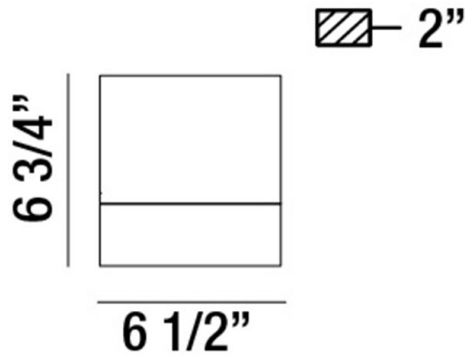

### PRODUCT DETAILS

No.	:	31435-017
Product Color	:	MARINE GREY
Shade / Accent Colour	:	CLEAR ACRYLIC
Width	:	6.5"
Height	:	6.75"
Ext	:	2"
Weight	:	2.1lbs

### TECHNICAL DETAILS

Light Direction	:	Up
Canopy / Backplate Length	:	6.313"
Canopy / Backplate Height	:	2.094"
Canopy / Backplate Width	:	2.188"
Adjustable Lamp Head	:	No
Location	:	WET
Approval	:	
Title 24	:	Yes