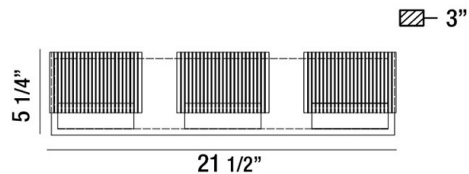

SONIC, 22" VANITY LIGHT

PRODUCT DETAILS

No.	:	31439-015
Product Color	:	CHROME
Product Material	:	METAL
Shade / Accent Colour	:	CLEAR
Shade / Accent Material	:	ETCHED GLASS
Width	:	21.5"
Height	:	5.25"
Ext	:	3"
Weight	:	5lbs

LIGHT SOURCE DETAILS

Light Source Type	:	INTEGRATED LED
Input Voltage	:	120V
Bulb Voltage	:	120V
Total Wattage	:	18W
Delivered Lumens	:	1100lm
Kelvin	:	4000K
CRI	:	80+
Dimmable	:	Yes

OPTIONS AVAILABLE

ITEM NO.	FINISH	SHADE
31439-015	CHROME	CLEAR

TECHNICAL DETAILS

Light Direction	:	Up
Canopy / Backplate Length	:	19.688"
Canopy / Backplate Height	:	1.375"
Canopy / Backplate Width	:	4.344"
Adjustable Lamp Head	:	No
Approval	:	

PROJECT INFORMATION

 Job Name: Date: Category: