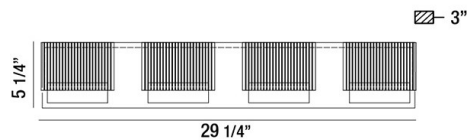

SONIC, 30" VANITY LIGHT

PRODUCT DETAILS

No.	:	31440-011
Product Color	:	CHROME
Product Material	:	METAL
Shade / Accent Colour	:	CLEAR
Shade / Accent Material	:	ETCHED GLASS
Width	:	29.5"
Height	:	5.25"
Ext	:	3"
Weight	:	6.8lbs

LIGHT SOURCE DETAILS

Light Source Type	:	INTEGRATED LED
Input Voltage	:	120V
Bulb Voltage	:	120V
Total Wattage	:	24W
Delivered Lumens	:	850lm
Kelvin	:	4000K
CRI	:	80+
Dimmable	:	Yes

OPTIONS AVAILABLE

ITEM NO.	FINISH	SHADE
31440-011	CHROME	CLEAR

TECHNICAL DETAILS

Light Direction	:	Up
Canopy / Backplate Length	:	27.563"
Canopy / Backplate Height	:	1.375"
Canopy / Backplate Width	:	4.344"
Adjustable Lamp Head	:	No
Approval	:	

PROJECT INFORMATION

 Job Name: Date: Category: