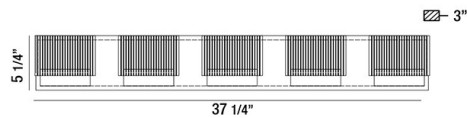

SONIC, 37" VANITY LIGHT

PRODUCT DETAILS

No.	:	31441-018
Product Color	:	CHROME
Product Material	:	METAL
Shade / Accent Colour	:	CLEAR
Shade / Accent Material	:	ETCHED GLASS
Width	:	37.25"
Height	:	5.25"
Ext	:	3"
Weight	:	8.5lbs

LIGHT SOURCE DETAILS

Light Source Type	:	INTEGRATED LED
Input Voltage	:	120V
Bulb Voltage	:	120V
Total Wattage	:	30W
Delivered Lumens	:	1350lm
Kelvin	:	4000K
CRI	:	80+
Dimmable	:	Yes

OPTIONS AVAILABLE

ITEM NO.	FINISH	SHADE
31441-018	CHROME	CLEAR

TECHNICAL DETAILS

Light Direction	:	Up
Canopy / Backplate Length	:	35.438"
Canopy / Backplate Height	:	1.375"
Canopy / Backplate Width	:	4.344"
Adjustable Lamp Head	:	No
Approval	:	

PROJECT INFORMATION

 Job Name: Date: Category: