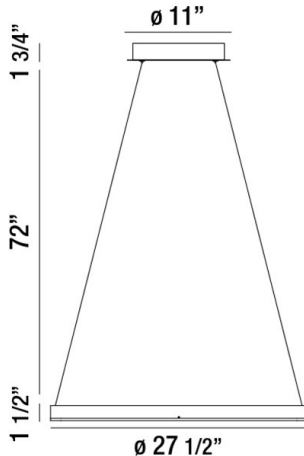

SPUNTO, 28" ROUND CHANDELIER

OPTIONS AVAILABLE

ITEM NO.	FINISH	SHADE
31471-015	SILVER	OPAL WHITE
31471-027	MATTE BLACK	OPAL WHITE

PRODUCT DETAILS

No.	:	31471-015
Product Color	:	SILVER
Product Material	:	METAL
Shade / Accent Colour	:	OPAL WHITE
Shade / Accent Material	:	ACRYLIC
Diameter	:	27.5"
Height	:	1.5"
Overall Height	:	75.25"
Weight	:	9.5lbs

Light Direction	:	Down
Hanging Support Type	:	AIRCRAFT CABLE
Hanging Support Length	:	72"
Canopy / Backplate Height	:	1.75"
Canopy / Backplate Dia.	:	11"
Adjustable Lamp Head	:	No
Location	:	DRY
Approval	:	