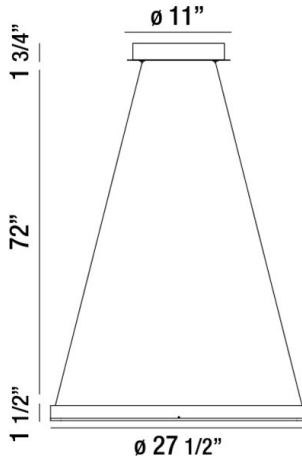

### PRODUCT DETAILS

No.	:	31471-027
Product Color	:	MATTE BLACK
Product Material	:	METAL
Shade / Accent Colour	:	OPAL WHITE
Shade / Accent Material	:	ACRYLIC
Diameter	:	27.5"
Height	:	1.5"
Overall Height	:	75.25"
Weight	:	9.5lbs

### TECHNICAL DETAILS

Light Direction	:	Down
Hanging Support Type	:	AIRCRAFT CABLE
Hanging Support Length	:	72"
Canopy / Backplate Height	:	1.75"
Canopy / Backplate Dia.	:	11"
Adjustable Lamp Head	:	No
Location	:	DRY
Approval	:	