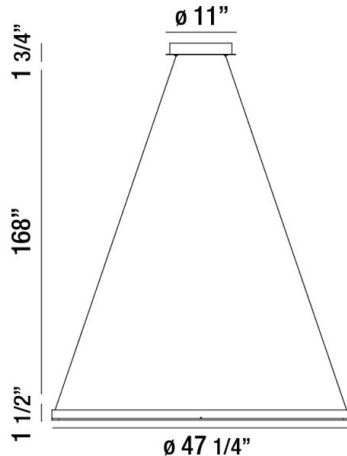

## SPUNTO, 47" ROUND CHANDELIER

### PRODUCT DETAILS

No.	:	31472-021
Product Color	:	MATTE BLACK
Product Material	:	METAL
Shade / Accent Colour	:	OPAL WHITE
Shade / Accent Material	:	ACRYLIC
Diameter	:	47.25"
Height	:	1.5"
Overall Height	:	171.25"
Weight	:	16lbs

### TECHNICAL DETAILS

Light Direction	:	Down
Hanging Support Type	:	AIRCRAFT CABLE
Hanging Support Length	:	168"
Canopy / Backplate Height	:	1.75"
Canopy / Backplate Dia.	:	11"
Adjustable Lamp Head	:	No
Location	:	DRY
Approval	:	