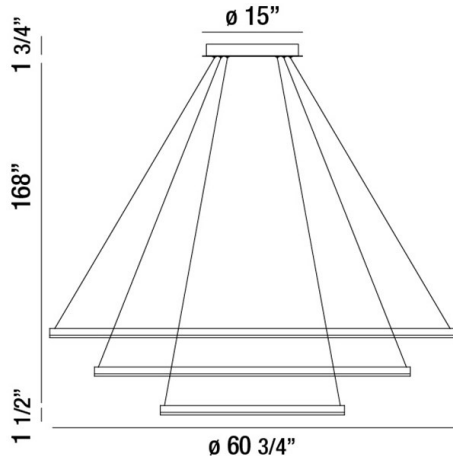

## SPUNTO, 61" ROUND CHANDELIER

### PRODUCT DETAILS

No.	:	31474-016
Product Color	:	SILVER
Product Material	:	METAL
Shade / Accent Colour	:	OPAL WHITE
Shade / Accent Material	:	ACRYLIC
Diameter	:	60.75"
Height	:	1.5"
Overall Height	:	171.25"
Weight	:	41.3lbs

### TECHNICAL DETAILS

Light Direction	:	Down
Hanging Support Type	:	AIRCRAFT CABLE
Hanging Support Length	:	168"
Canopy / Backplate Height	:	1.75"
Canopy / Backplate Dia.	:	15"
Adjustable Lamp Head	:	No
Location	:	DRY
Approval	:	