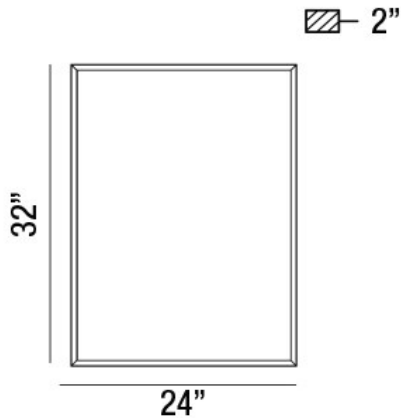

OPTIONS AVAILABLE

ITEM NO.	FINISH	SHADE
31479-011