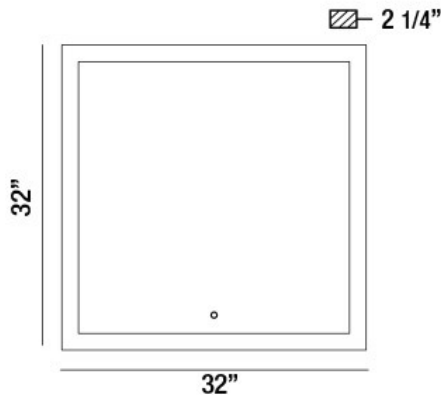

PROJECT INFORMATION

Job Name: Date: Category:

Comments: