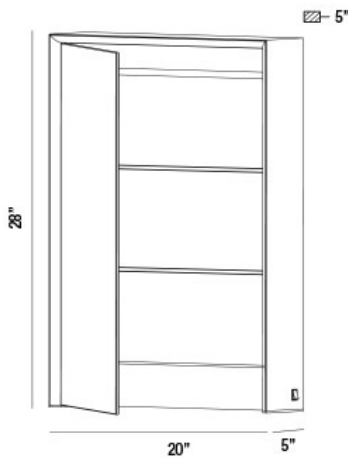

OPTIONS AVAILABLE

ITEM NO.	FINISH	SHADE
31484-015