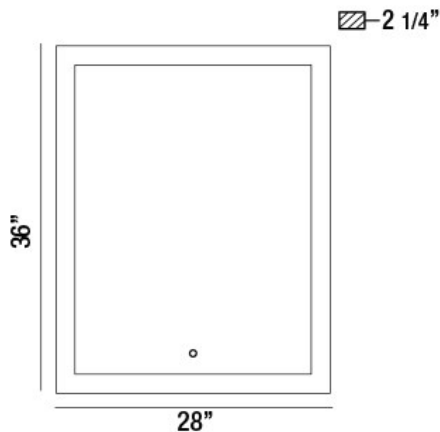

TECHNICAL DETAILS

Location Approval	:	DAMP
	:	

PROJECT INFORMATION

Job Name: Date: Category:

Comments: