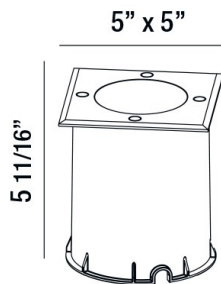

31596, 3x2W SQUARE INGROUND, STAINLESS STEEL

PRODUCT DETAILS

No.	:	31596-015
Product Color	:	STAINLESS STEEL
Shade / Accent Colour	:	STAINLESS STEEL
Length	:	5"
Width	:	5"
Height	:	5.6875"
Weight	:	1.9lbs

ITEM NO.	FINISH	SHADE
31596-015	STAINLESS STEEL	STAINLESS STEEL

TECHNICAL DETAILS

Light Direction	:	Up
Driver	:	Electronic driver 120V 50/60Hz
Adjustable Lamp Head	:	No
IP Rating	:	67
Location	:	WET
Approval	:	
Title 24	:	Yes
Beam Angle	:	25
Horizontal Adjustment	:	15