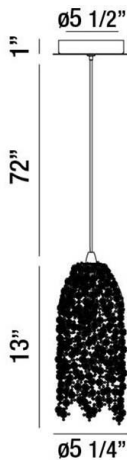

## DANZA, 5" ROUND PENDANT

### PRODUCT DETAILS

No.	:	31615-013
Product Color	:	CHROME
Product Material	:	METAL
Shade / Accent Colour	:	COGNAC
Shade / Accent Material	:	METAL/CRYSTAL
Diameter	:	5.25"
Height	:	13"
Overall Height	:	86"
Weight	:	2lbs

### TECHNICAL DETAILS

Light Direction	:	Down
Hanging Support Type	:	WIRE
Hanging Support Length	:	72"
Canopy / Backplate Height	:	1"
Canopy / Backplate Dia.	:	5.5"
Adjustable Lamp Head	:	No
Approval	:	