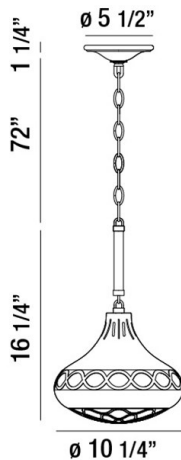

MOSTO, 10" ROUND PENDANT

PRODUCT DETAILS

No.	:	31632-027
Product Color	:	ANTIQUE SILVER
Product Material	:	METAL
Diameter	:	10.25"
Height	:	16.25"
Overall Height	:	89.5"
Weight	:	4.8lbs

LIGHT SOURCE DETAILS

OPTIONS AVAILABLE

ITEM NO.	FINISH	SHADE
31632-027	ANTIQUE SILVER	

TECHNICAL DETAILS

Light Direction	:	Down
Hanging Support Type	:	CHAIN
Hanging Support Length	:	72"
Canopy / Backplate Height	:	1.25"
Canopy / Backplate Dia.	:	5.5"
Adjustable Lamp Head	:	No
Approval	:	