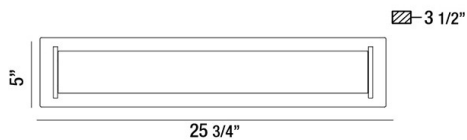

VIOLA, LARGE LED VANITY

PRODUCT DETAILS

No.	:	31636-018
Product Color	:	CHROME
Product Material	:	METAL
Shade / Accent Colour	:	WHITE
Shade / Accent Material	:	ACRYLIC
Width	:	25.75"
Height	:	5"
Ext	:	3.5"
Weight	:	4.8lbs

LIGHT SOURCE DETAILS

Light Source Type	:	INTEGRATED LED
Input Voltage	:	120V
Bulb Voltage	:	120V
Total Wattage	:	27W
Delivered Lumens	:	1180lm
Kelvin	:	3000K
CRI	:	80+
Dimmable	:	Yes

OPTIONS AVAILABLE

ITEM NO.	FINISH	SHADE
31636-018	CHROME	WHITE

TECHNICAL DETAILS

Light Direction	:	Down
Canopy / Backplate Length	:	25"
Canopy / Backplate Height	:	0.75"
Canopy / Backplate Width	:	4.375"
Adjustable Lamp Head	:	No
Mounting	:	Up or Down
Location	:	DRY
Approval	:	