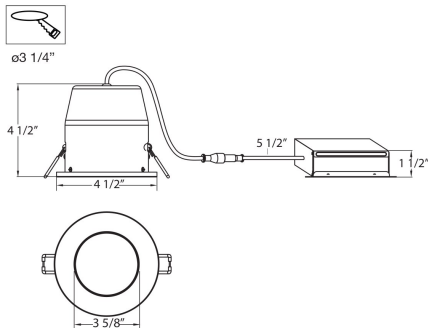

## 31667, 3.5-INCH LED SHOWER TRIM, 10W

### PRODUCT DETAILS

No.	:	31667-101
Product Color	:	SATIN NICKEL
Diameter	:	4.5"
Height	:	4.5"

### LIGHT SOURCE DETAILS

Light Source Type	:	INTEGRATED LED
Input Voltage	:	120V
Bulb Voltage	:	120V
Socket Type	:	LED
Total Wattage	:	10W
Initial Lumens	:	950lm
Kelvin	:	3000K
CRI	:	80
Dimmable	:	Yes

### TECHNICAL DETAILS

Light Direction	:	Down
Adjustable Lamp Head	:	No
Location	:	DAMP
Approval	:	
Title 24	:	Yes
Beam Angle	:	120
Cut Hole Diameter	:	3.25"