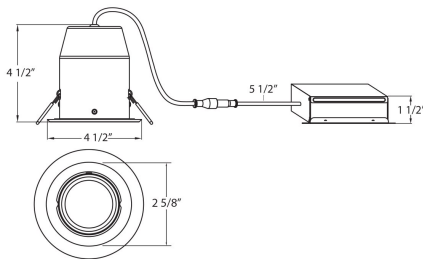

### PRODUCT DETAILS

No.	:	31681-49
Product Color	:	CHROME
Shade / Accent Colour	:	WHITE
Diameter	:	4.5"
Height	:	4.5"

### TECHNICAL DETAILS

Location	:	DRY
Approval	:	
Title 24	:	Yes
Beam Angle	:	40
Cut Hole Diameter	:	3.25"

ø3 1/4"