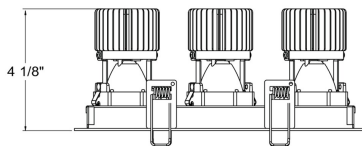

AMIGO, AMIGO 3-LIGHT TRIM GIMBAL, 15W LED

PRODUCT DETAILS

No.	:	31764-35-018
Product Color	:	WHITE
Shade / Accent Colour	:	WHITE
Length	:	10.75"
Width	:	3.875"
Height	:	4.125"
Weight	:	6lbs

LIGHT SOURCE DETAILS

Light Source Type	:	INTEGRATED LED
Input Voltage	:	120V/277VV
Bulb Voltage	:	120V
Socket Type	:	LED
Total Wattage	:	45W
Initial Lumens	:	3870lm
Kelvin	:	3500K
CRI	:	90
Dimmable	:	Yes

TECHNICAL DETAILS

Light Direction	:	Down
Adjustable Lamp Head	:	Yes
Location	:	DRY
Approval	:	
Title 24	:	Yes
Beam Angle	:	40
Cut Hole Length	:	10.25"
Cut Hole Width	:	3.375"

OPTIONS AVAILABLE

ITEM NO.	FINISH	SHADE
31764-35-018	WHITE	WHITE
31764-35-022	BLACK	BLACK

10 1/4" L x 3 3/8" W

PROJECT INFORMATION

Job Name: Date: Category:

Comments: