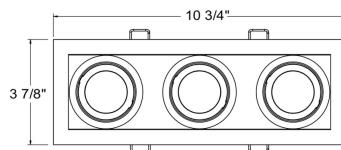

AMIGO, AMIGO 3-LIGHT TRIM GIMBAL, 15W LED

PRODUCT DETAILS

No.	:	31764-35-018
Product Color	:	WHITE
Shade / Accent Colour	:	WHITE
Length	:	10.75"
Width	:	3.875"
Height	:	4.125"
Weight	:	6lbs

LIGHT SOURCE DETAILS

Light Source Type	:	INTEGRATED LED
Input Voltage	:	120V/277VV
Bulb Voltage	:	120V
Socket Type	:	LED
Total Wattage	:	45W
Initial Lumens	:	3870lm
Kelvin	:	3500K
CRI	:	90
Dimmable	:	Yes

TECHNICAL DETAILS

Light Direction	:	Down
Adjustable Lamp Head	:	Yes
Location	:	DRY
Approval	:	
Title 24	:	Yes
Beam Angle	:	40
Cut Hole Length	:	10.25"
Cut Hole Width	:	3.375"

OPTIONS AVAILABLE

ITEM NO.	FINISH	SHADE
31764-35-018	WHITE	WHITE
31764-35-022	BLACK	BLACK

10 1/4" L x 3 3/8" W

PROJECT INFORMATION

Job Name: Date: Category:

Comments: